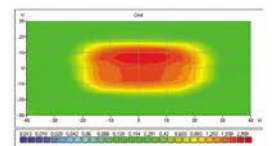

M10x40
M10x25

135

38

57

86

PARTS	PARTS NAME	PARTS NO
	EL WORKING LAMP UPRIGHT CONNECTION FIGURED LENS	0001.3707.XXX
	EL WORKING LAMP UPRIGHT CONNECTION CLEAR LENS	0001.3707.XXX
	EL WORKING LAMP UPRIGHT CONNECTION FIGURED LENS SS	0001.3707.XXX
	EL WORKING LAMP UPRIGHT CONNECTION CLEAR LENS SS	0001.3707.XXX