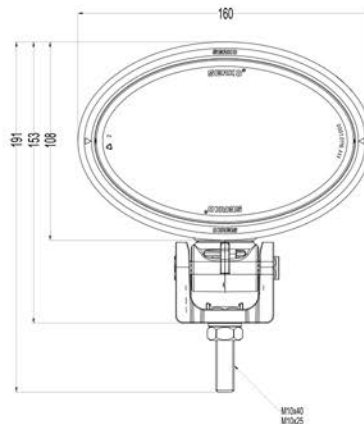

M10x40
M10x25

135

38

57

86

PARTS	PARTS NAME	PARTS NO
	EL WORKING LAMP UPRIGHT CONNECTION FIGURED LENS	0001.3707.XXX
	EL WORKING LAMP UPRIGHT CONNECTION CLEAR LENS	0001.3707.XXX
	EL WORKING LAMP UPRIGHT CONNECTION FIGURED LENS SS	0001.3707.XXX
	EL WORKING LAMP UPRIGHT CONNECTION CLEAR LENS SS	0001.3707.XXX