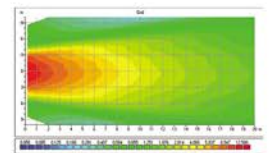

M10x40
M10x25

135

38

57

86

PARTS	PARTS NAME	PARTS NO
	EL WORKING LAMP UPRIGHT CONNECTION FIGURED LENS	0001.3707.XXX
	EL WORKING LAMP UPRIGHT CONNECTION CLEAR LENS	0001.3707.XXX
	EL WORKING LAMP UPRIGHT CONNECTION FIGURED LENS SS	0001.3707.XXX
	EL WORKING LAMP UPRIGHT CONNECTION CLEAR LENS SS	0001.3707.XXX