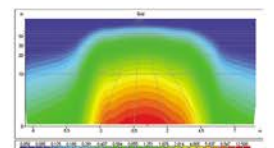

M10x40
M10x25

135

38

57

86

PARTS	PARTS NAME	PARTS NO
	EL WORKING LAMP UPRIGHT CONNECTION FIGURED LENS	0001.3707.XXX
	EL WORKING LAMP UPRIGHT CONNECTION CLEAR LENS	0001.3707.XXX
	EL WORKING LAMP UPRIGHT CONNECTION FIGURED LENS SS	0001.3707.XXX
	EL WORKING LAMP UPRIGHT CONNECTION CLEAR LENS SS	0001.3707.XXX