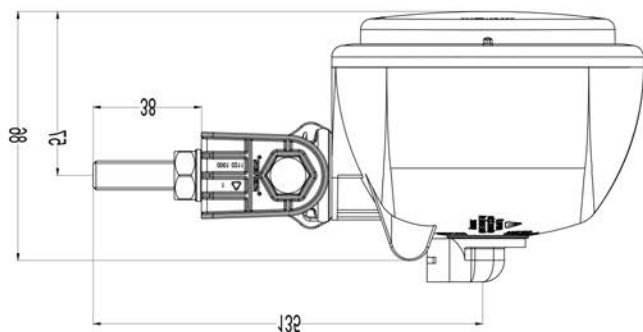

EL WORKING LAMP UPRIGHT CONNECTION

Features

- 2K Injection technology
- Esthetic and elegant design
- Shock resistant design
- Special bulb no need cable
- PC thermoplastic lens
- Silicon coating to lens
- Easy bulb change
- Extremely high adjustment opportunities properties
- High illumination properties with optimum reflector design
- %100 tested before delivery
- 360-degree rotation design
- ~ 625 Lumen lighting values

M10x40
M10x25

135

38

57

86

PARTS	PARTS NAME	PARTS NO
	EL WORKING LAMP UPRIGHT CONNECTION FIGURED LENS	0001.3707.XXX
	EL WORKING LAMP UPRIGHT CONNECTION CLEAR LENS	0001.3707.XXX
	EL WORKING LAMP UPRIGHT CONNECTION FIGURED LENS SS	0001.3707.XXX
	EL WORKING LAMP UPRIGHT CONNECTION CLEAR LENS SS	0001.3707.XXX